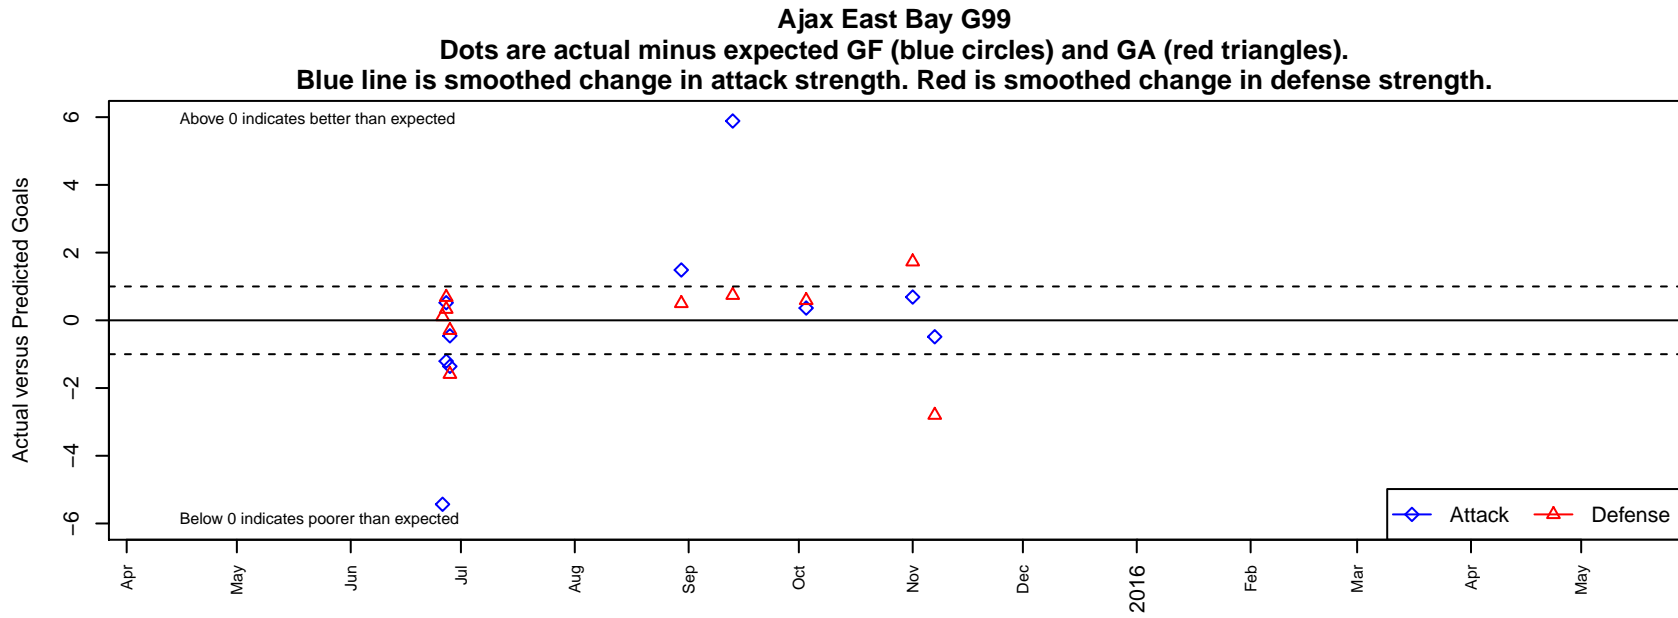

# Ajax East Bay G99

G99 total strength=1573  
attack=15.41 defense=13.74

alt names used:  
Ajax East Bay 99G  
AJAX EAST BAY AEB 99G

Venues played:  
2015 Clash At the Border Gold/Silver U16  
2015 FWRL CAN CRL U16

**attack and defense variance (black dot)  
relative to other teams  
and top 10 in region**

**attack and defense rating  
relative to others at age  
and all opponents in last 13 months**

**attack and defense rating  
relative to others at age  
and all opponents in last 13 months**

**Performance relative to 13 month average**

**Performance relative to 13 month average**

Distribution of opponents  
 Red = Lose zone, Blue = Win zone, Green = Even  
 Black line separates win/lose zones