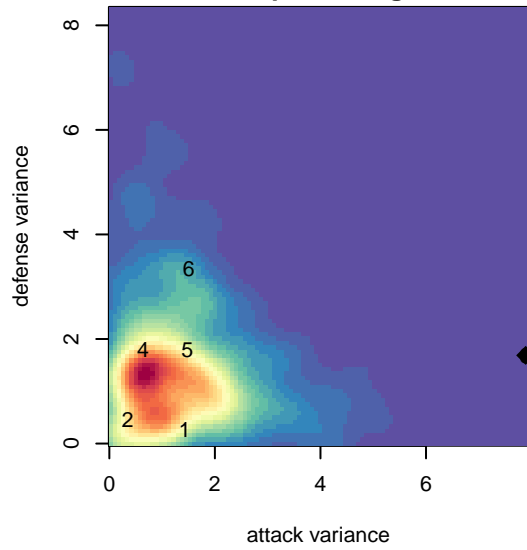

# Ajax East Bay G99

G99 total strength=1573  
attack=15.41 defense=13.74

alt names used:  
Ajax East Bay 99G  
AJAX EAST BAY AEB 99G

Venues played:  
2015 Clash At the Border Gold/Silver U16  
2015 FWRL CAN CRL U16

**attack and defense variance (black dot)  
relative to other teams  
and top 10 in region**

**attack and defense rating  
relative to others at age  
and all opponents in last 13 months**

**attack and defense rating  
relative to others at age  
and all opponents in last 13 months**

**Performance relative to 13 month average**

**Performance relative to 13 month average**

Distribution of opponents  
 Red = Lose zone, Blue = Win zone, Green = Even  
 Black line separates win/lose zones