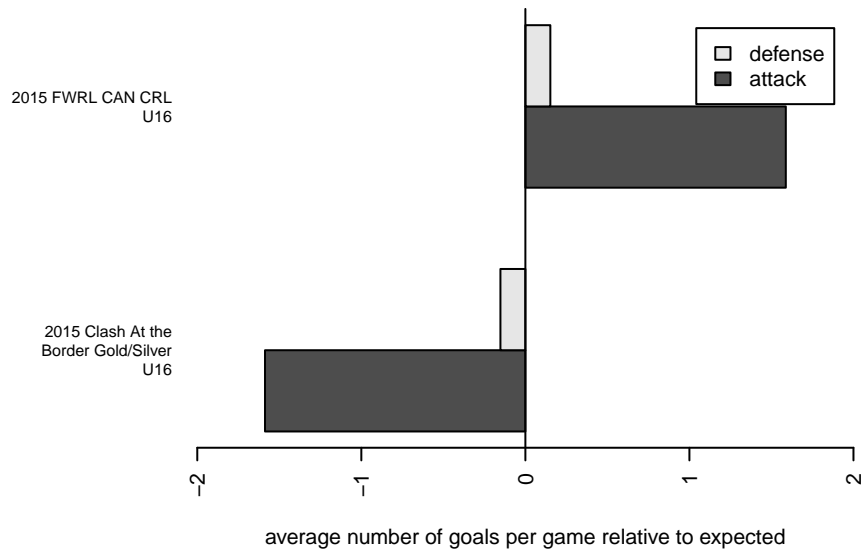

# Ajax East Bay G99

G99 total strength=1573  
attack=15.41 defense=13.74

alt names used:  
Ajax East Bay 99G  
AJAX EAST BAY AEB 99G

Venues played:  
2015 Clash At the Border Gold/Silver U16  
2015 FWRL CAN CRL U16

**attack and defense variance (black dot)  
relative to other teams  
and top 10 in region**

**attack and defense rating  
relative to others at age  
and all opponents in last 13 months**

**attack and defense rating  
relative to others at age  
and all opponents in last 13 months**

**Performance relative to 13 month average**

**Performance relative to 13 month average**

Distribution of opponents  
 Red = Lose zone, Blue = Win zone, Green = Even  
 Black line separates win/lose zones