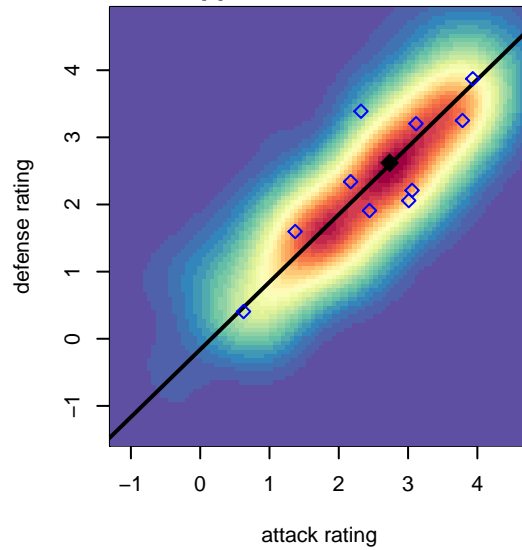

# Ajax East Bay G99

G99 total strength=1573  
attack=15.41 defense=13.74

alt names used:  
Ajax East Bay 99G  
AJAX EAST BAY AEB 99G

Venues played:  
2015 Clash At the Border Gold/Silver U16  
2015 FWRL CAN CRL U16

**attack and defense variance (black dot)  
relative to other teams  
and top 10 in region**

**attack and defense rating  
relative to others at age  
and all opponents in last 13 months**

**attack and defense rating  
relative to others at age  
and all opponents in last 13 months**

**Performance relative to 13 month average**

**Performance relative to 13 month average**

Distribution of opponents  
 Red = Lose zone, Blue = Win zone, Green = Even  
 Black line separates win/lose zones