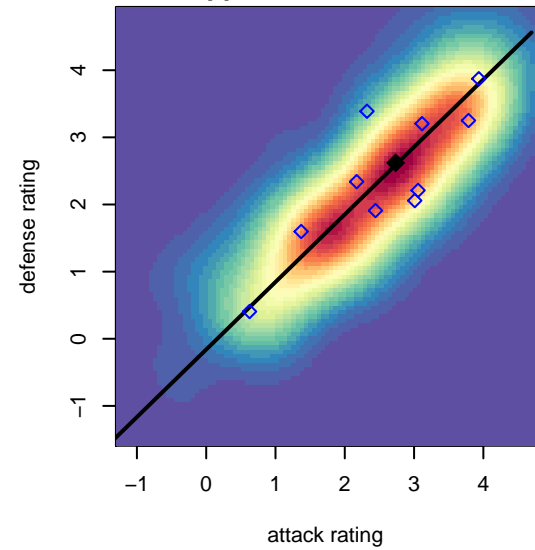

# Ajax East Bay G99

G99 total strength=1573  
attack=15.41 defense=13.74

alt names used:  
Ajax East Bay 99G  
AJAX EAST BAY AEB 99G

Venues played:  
2015 Clash At the Border Gold/Silver U16  
2015 FWRL CAN CRL U16

**attack and defense variance (black dot)  
relative to other teams  
and top 10 in region**

**attack and defense rating  
relative to others at age  
and all opponents in last 13 months**

**attack and defense rating  
relative to others at age  
and all opponents in last 13 months**

**Performance relative to 13 month average**

**Performance relative to 13 month average**

Distribution of opponents  
 Red = Lose zone, Blue = Win zone, Green = Even  
 Black line separates win/lose zones