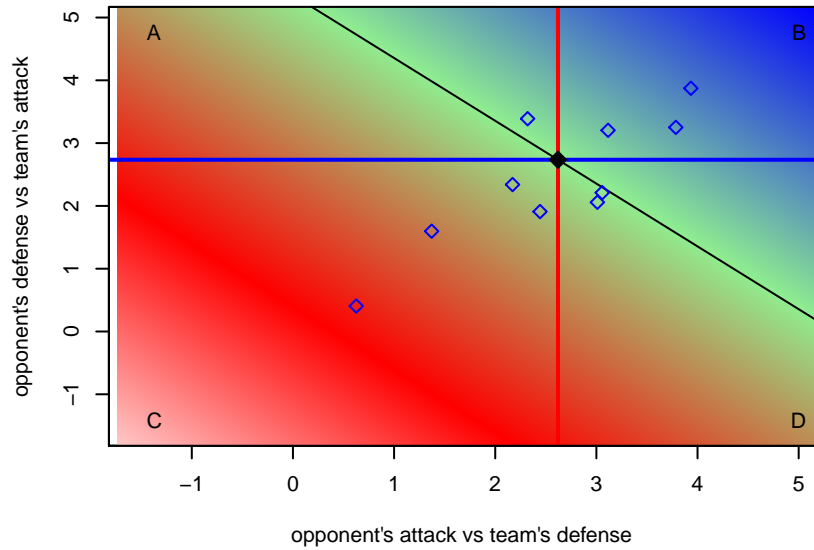

# Ajax East Bay G99

G99 total strength=1573  
attack=15.41 defense=13.74

alt names used:  
Ajax East Bay 99G  
AJAX EAST BAY AEB 99G

Venues played:  
2015 Clash At the Border Gold/Silver U16  
2015 FWRL CAN CRL U16

**attack and defense variance (black dot)  
relative to other teams  
and top 10 in region**

**attack and defense rating  
relative to others at age  
and all opponents in last 13 months**

**attack and defense rating  
relative to others at age  
and all opponents in last 13 months**

**Performance relative to 13 month average**

**Performance relative to 13 month average**

Distribution of opponents  
 Red = Lose zone, Blue = Win zone, Green = Even  
 Black line separates win/lose zones

lot. A=Neither has attack advantage, B=Opponent has both attack and defense advantage, C=Opponent has both attack and defense disadvantage, D=Both have

<b>date</b>	<b>home</b>		<b>away</b>		<b>venue</b>	<b>pred.home</b>	<b>pred.away</b>
2015-11-07	Palo Alto SC 00 Blue G99	6	Ajax East Bay G99	0	2015 FWRL CAN CRL U16	3.20	0.49
2015-11-01	Ajax East Bay G99	1	Santa Clara Sporting Green G99	2	2015 FWRL CAN CRL U16	0.31	3.73
2015-10-03	Ajax East Bay G99	1	Pleasanton Rage ECNL G99	1	2015 FWRL CAN CRL U16	0.64	1.59
2015-09-13	Central Valley Futbol G99	0	Ajax East Bay G99	8	2015 FWRL CAN CRL U16	0.74	2.11
2015-08-30	Ajax East Bay G99	3	California Northstars G99	1	2015 FWRL CAN CRL U16	1.51	1.50
2015-06-28	Ajax East Bay G99	0	FC Diablos G99	1	2015 Clash At the Border Gold/Silver U16	0.46	0.71
2015-06-28	Eastside Timbers Red G99	3	Ajax East Bay G99	0	2015 Clash At the Border Gold/Silver U16	1.41	1.36
2015-06-27	Washington Timbers Green G99	0	Ajax East Bay G99	0	2015 Clash At the Border Gold/Silver U16	0.68	1.21
2015-06-27	Ajax East Bay G99	3	Westside Timbers Samba G99	0	2015 Clash At the Border Gold/Silver U16	2.48	0.33
2015-06-26	Ajax East Bay G99	2	PCU Black Magic G99	0	2015 Clash At the Border Gold/Silver U16	7.43	0.11